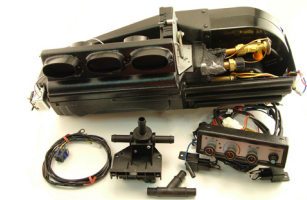

Southern Air is about to celebrate their 20th year. Through those years we have taken a good idea and brought it into the new millennium. We entered, The World's First electrically operated aftermarket AC system for Rods and Customs, in new products at the SEMA Show in Las Vegas in November 1998. Since that time others followed and we continue to bring new ideas to the market such as the new "SuperFrost Pro" for the first time in this ad. This is a very affordable Heat, AC and defrost system that will fit almost any application. At only 18" overall width and approx 8 inches deep and for a complete kit price of only **$699.00** Makes Air conditioning your rod more affordable.

NEW Superfrost Pro