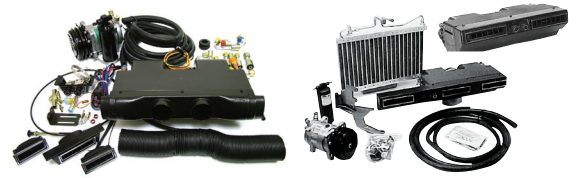

NEW Superfrost Pro

Maxi II Heat, A/C, Defrost
 Our midsize All Electronic control unit.
 Unit only.....**\$419.00**
 Complete A to Z.....**\$819.00**

Southern Air Hot Rod Heater
 7" all metal with 3-speed fan and 3 working doors.
 PT# 841H.....**\$129.00**

Trimline & Econo Kooler Heat, A/C
 Our smallest Heat and A/C unit.
 Unit only.....**\$250.00**
 Complete A to Z.....**\$650.00**

Maxi I Heat, A/C, Defrost
 Our smallest All Electronic control unit.
 Unit only.....**\$399.00**
 Complete A to Z.....**\$799.00**